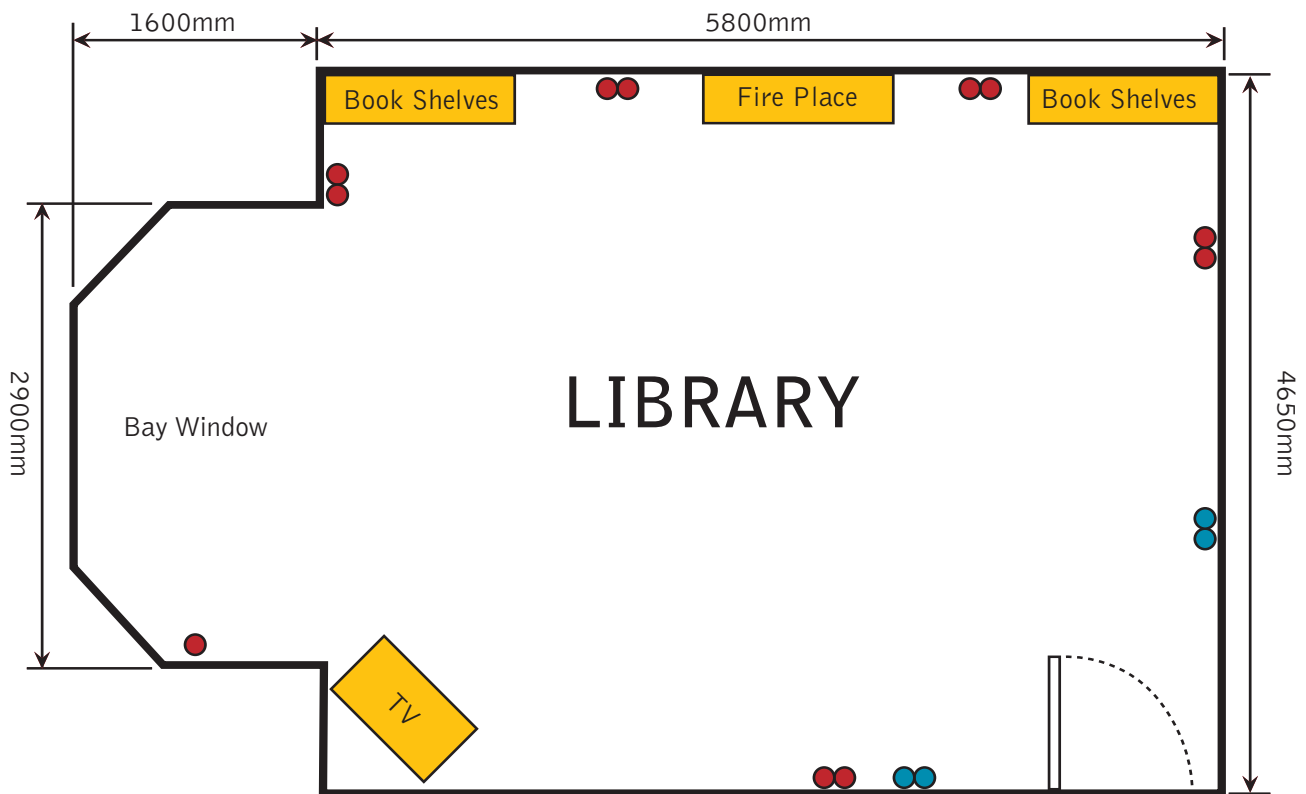

## SEATING CAPACITY

Theatre style	40
Boardroom style	25
U-shape style	18

## KEY

- Single power point
- Double power point
- Single phone / modem
- Double phone / modem

On request the main restaurant can also be utilised for meetings or as a syndicate room.  
 The capacity is 50 Theatre style, 35 Boardroom style or 22 U-shape style.