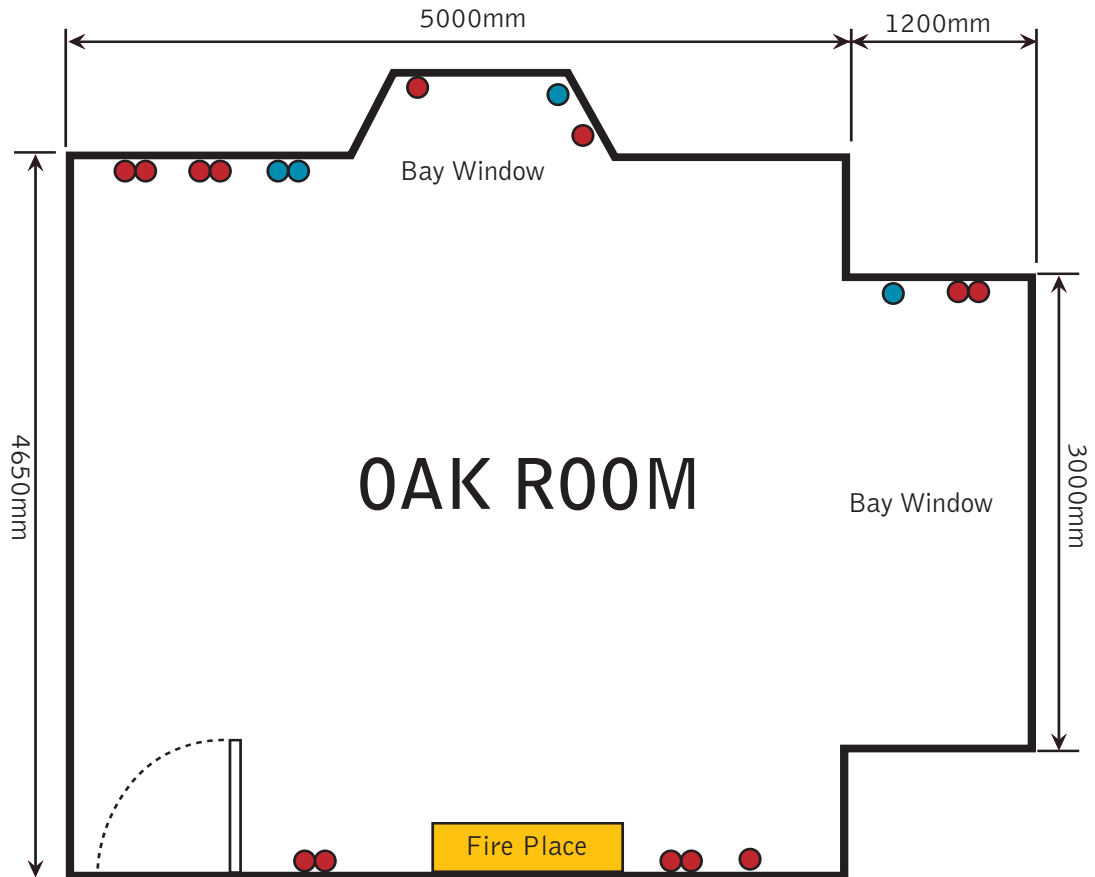

## SEATING CAPACITY

Theatre style	30
Boardroom style	20
U-shape style	16

## KEY

- Single power point
- Double power point
- Single phone / modem
- Double phone / modem

On request the main restaurant can also be utilised for meetings or as a syndicate room.  
The capacity is 50 Theatre style, 35 Boardroom style or 22 U-shape style.